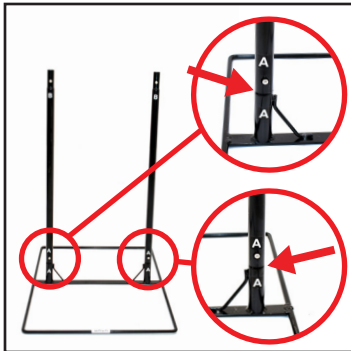

PARTS

1. METAL BASE

2. LOWER LEG POLES (2)

3. FEET (2)

4. UPPER LEG POLES (2)

5. PANTS WITH
WAIST BRACKET

6. WAIST FRAME WITH
CONTROL BOX

7. HEAD & BODY

8. 6V 3A DC ADAPTER

ASSEMBLY

1. Insert and snap lock the
LOWER LEG POLES to
METAL BASE.

(MATCH A TO A) x2

2. Slide the FEET over the
LOWER LEG POLES in
the correct left and right
orientation on the
METAL BASE.

3. Insert and snap lock the
UPPER LEG POLES to
the LOWER LEG POLES.

(MATCH B TO B) x2

4. Slide the PANTS WITH
WAIST BRACKET
over the assembled LEG
POLES. Make sure
back label on PANTS
matches back label on
METAL BASE.

5. Insert and snap lock the
WAIST FRAME WITH
CONTROL BOX to the
UPPER LEG POLES.

(MATCH C TO C) x2

6. Insert and snap lock the
HEAD & BODY to the
WAIST FRAME WITH
CONTROL BOX.

(MATCH D TO D)

7. Connect the wires
located on the
CONTROL BOX.
(MATCH E TO E - Body
Movement and LED in
Head Box), (MATCH F
TO F - Human Sensor)