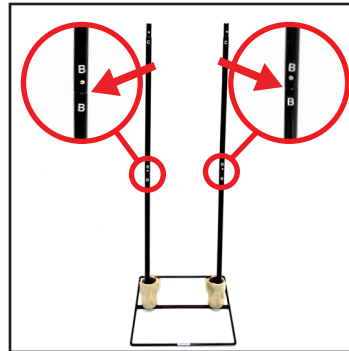

PARTS

1. METAL BASE

2. LOWER LEG POLES (2)

3. FEET (2)

4. UPPER LEG POLES (2)

5. PANTS WITH
WAIST BRACKET

6. WAIST FRAME WITH
CONTROL BOX

7. HEAD & BODY

8. 6V 3A DC ADAPTER

ASSEMBLY

1. Insert and snap lock the
LOWER LEG POLES to
METAL BASE.

(MATCH A TO A) x2

2. Slide the FEET over the
LOWER LEG POLES in
the correct left and right
orientation on the
METAL BASE.

3. Insert and snap lock the
UPPER LEG POLES to
the LOWER LEG POLES.

(MATCH B TO B) x2

4. Slide the PANTS WITH
WAIST BRACKET
over the assembled LEG
POLES. Make sure
back label on PANTS
matches back label on
METAL BASE.

5. Insert and snap lock the
WAIST FRAME WITH
CONTROL BOX to the
UPPER LEG POLES.

(MATCH C TO C) x2

6. Insert and snap lock the
HEAD & BODY to the
WAIST FRAME WITH
CONTROL BOX.

(MATCH D TO D)

7. Connect the wires
located on the
CONTROL BOX.
(MATCH E TO E - Body
Movement and LED in
Head Box), (MATCH F
TO F - Human Sensor)