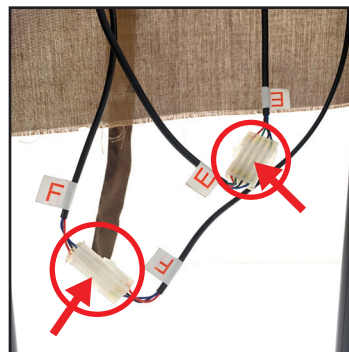

PARTS

1. METAL BASE

2. LOWER LEG POLES (2)

3. FEET (2)

4. UPPER LEG POLES (2)

5. PANTS WITH
WAIST BRACKET

6. WAIST FRAME WITH
CONTROL BOX

7. HEAD & BODY

8. 6V 3A DC ADAPTER

ASSEMBLY

1. Insert and snap lock the
LOWER LEG POLES to
METAL BASE.

(MATCH A TO A) x2

2. Slide the FEET over the
LOWER LEG POLES in
the correct left and right
orientation on the
METAL BASE.

3. Insert and snap lock the
UPPER LEG POLES to
the LOWER LEG POLES.

(MATCH B TO B) x2

4. Slide the PANTS WITH
WAIST BRACKET
over the assembled LEG
POLES. Make sure
back label on PANTS
matches back label on
METAL BASE.

5. Insert and snap lock the
WAIST FRAME WITH
CONTROL BOX to the
UPPER LEG POLES.

(MATCH C TO C) x2

6. Insert and snap lock the
HEAD & BODY to the
WAIST FRAME WITH
CONTROL BOX.

(MATCH D TO D)

7. Connect the wires
located on the
CONTROL BOX.
(MATCH E TO E - Body
Movement and LED in
Head Box), (MATCH F
TO F - Human Sensor)