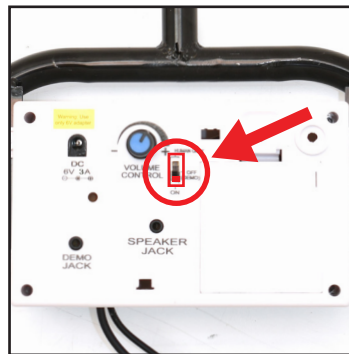

5. Insert and snap lock the
WAIST FRAME WITH
CONTROL BOX to the
UPPER LEG POLES.

(MATCH C TO C) x2

6. Insert and snap lock the
HEAD & BODY to the
WAIST FRAME WITH
CONTROL BOX.

(MATCH D TO D)

7. Connect the wires
located on the
CONTROL BOX.
(MATCH E TO E - Body
Movement and LED in
Head Box), (MATCH F
TO F - Human Sensor)

8. Insert the two metal
posts on WAIST
BRACKET into WAIST
FRAME WITH
CONTROL BOX.
(MATCH RED TO RED)
(MATCH BLUE TO BLUE)

ASSEMBLY

9. Attach the hook and loop fabric on the back of the HEAD & BODY.

10. Tie the belt strap in back of the HEAD & BODY.

11. Make sure straps lay in downward position from arms.

OPERATING INSTRUCTIONS

1. Plug in the 6V 3A DC ADAPTER (included) or insert 4 AA BATTERIES (not included) into the battery compartment located on the CONTROL BOX and secure it by twisting it firmly. Do not overtighten.