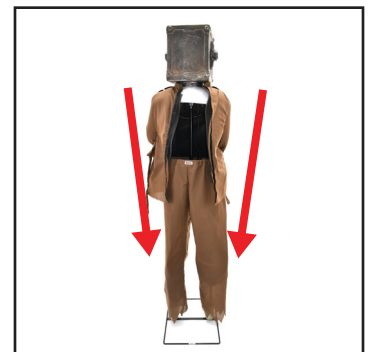

PARTS

1. METAL BASE

2. LOWER LEG POLES (2)

3. FEET (2)

4. UPPER LEG POLES (2)

5. PANTS WITH
WAIST BRACKET

6. WAIST FRAME WITH
CONTROL BOX

7. HEAD & BODY

3. Insert and snap lock the
UPPER LEG POLES to
the LOWER LEG POLES.

(MATCH B TO B) x2

4. Slide the PANTS WITH
WAIST BRACKET
over the assembled LEG
POLES. Make sure
back label on PANTS
matches back label on
METAL BASE.

5. Insert and snap lock the
WAIST FRAME WITH
CONTROL BOX to the
UPPER LEG POLES.

(MATCH C TO C) x2

6. Insert and snap lock the
HEAD & BODY to the
WAIST FRAME WITH
CONTROL BOX.

(MATCH D TO D)

7. Connect the wires
located on the
CONTROL BOX.
(MATCH E TO E - Body
Movement and LED in
Head Box), (MATCH F
TO F - Human Sensor)

8. Insert the two metal
posts on WAIST
BRACKET into WAIST
FRAME WITH
CONTROL BOX.
(MATCH RED TO RED)
(MATCH BLUE TO BLUE)

ASSEMBLY

9. Attach the hook and loop fabric on the back of the HEAD & BODY.

10. Tie the belt strap in back of the HEAD & BODY.