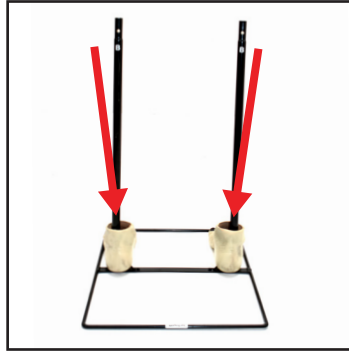

BOXHEAD TORTURE DEMON ANIMATED DECORATION™

INSTALLATION AND OPERATING INSTRUCTIONS

KEEP ALL PLASTIC AND WIRE PARTS AWAY FROM CHILDREN.

WARNING: DO NOT TURN ON THE PROP UNTIL FULLY ASSEMBLED. STAY CLEAR OF THE PROP WHILE OPERATING.
ESTIMATED ASSEMBLY TIME: 5 MINUTES.

PARTS

1. METAL BASE

2. LOWER LEG POLES (2)

3. FEET (2)

4. UPPER LEG POLES (2)

5. PANTS WITH
WAIST BRACKET

6. WAIST FRAME WITH
CONTROL BOX

7. HEAD & BODY

8. 6V 3A DC ADAPTER

ASSEMBLY

1. Insert and snap lock the
LOWER LEG POLES to
METAL BASE.

(MATCH A TO A) x2

2. Slide the FEET over the
LOWER LEG POLES in
the correct left and right
orientation on the
METAL BASE.

3. Insert and snap lock the
UPPER LEG POLES to
the LOWER LEG POLES.

(MATCH B TO B) x2

4. Slide the PANTS WITH
WAIST BRACKET
over the assembled LEG
POLES. Make sure
back label on PANTS
matches back label on
METAL BASE.