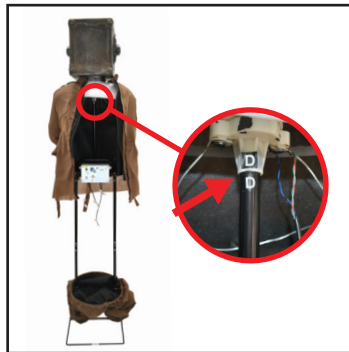

PARTS

1. METAL BASE

2. LOWER LEG POLES (2)

3. FEET (2)

4. UPPER LEG POLES (2)

5. PANTS WITH
WAIST BRACKET

6. WAIST FRAME WITH
CONTROL BOX

7. HEAD & BODY

8. 6V 3A DC ADAPTER

ASSEMBLY

1. Insert and snap lock the
LOWER LEG POLES to
METAL BASE.

(MATCH A TO A) x2

2. Slide the FEET over the
LOWER LEG POLES in
the correct left and right
orientation on the
METAL BASE.

3. Insert and snap lock the
UPPER LEG POLES to
the LOWER LEG POLES.

(MATCH B TO B) x2

4. Slide the PANTS WITH
WAIST BRACKET
over the assembled LEG
POLES. Make sure
back label on PANTS
matches back label on
METAL BASE.

5. Insert and snap lock the
WAIST FRAME WITH
CONTROL BOX to the
UPPER LEG POLES.

(MATCH C TO C) x2

6. Insert and snap lock the
HEAD & BODY to the
WAIST FRAME WITH
CONTROL BOX.

(MATCH D TO D)

7. Connect the wires
located on the
CONTROL BOX.
(MATCH E TO E - Body
Movement and LED in
Head Box), (MATCH F
TO F - Human Sensor)