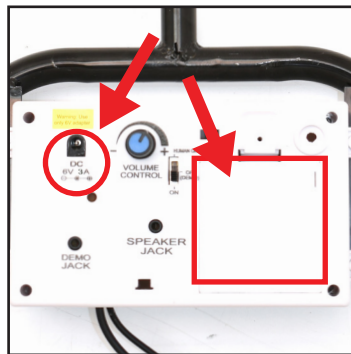

8. 6V 3A DC ADAPTER

ASSEMBLY

1. Insert and snap lock the
LOWER LEG POLES to
METAL BASE.

(MATCH A TO A) x2

2. Slide the FEET over the
LOWER LEG POLES in
the correct left and right
orientation on the
METAL BASE.

5. Insert and snap lock the
WAIST FRAME WITH
CONTROL BOX to the
UPPER LEG POLES.

(MATCH C TO C) x2

6. Insert and snap lock the
HEAD & BODY to the
WAIST FRAME WITH
CONTROL BOX.

(MATCH D TO D)

7. Connect the wires
located on the
CONTROL BOX.
(MATCH E TO E - Body
Movement and LED in
Head Box), (MATCH F
TO F - Human Sensor)

8. Insert the two metal
posts on WAIST
BRACKET into WAIST
FRAME WITH
CONTROL BOX.
(MATCH RED TO RED)
(MATCH BLUE TO BLUE)

ASSEMBLY

9. Attach the hook and loop fabric on the back of the HEAD & BODY.

10. Tie the belt strap in back of the HEAD & BODY.

11. Make sure straps lay in downward position from arms.

OPERATING INSTRUCTIONS

1. Plug in the 6V 3A DC ADAPTER (included) or insert 4 AA BATTERIES (not included) into the battery compartment located on the CONTROL BOX and secure it by twisting it firmly. Do not overtighten.