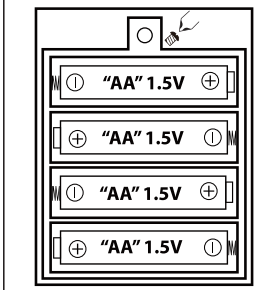

Battery Diagram

BATTERY INSTRUCTIONS AND CAUTIONS

Battery installation and removal should be performed by an adult.
Remove batteries when not in use.
Use only batteries recommended in the instructions.
Do not mix new and used batteries.
Do not mix alkaline, carbon-zinc, nickel-cadmium, rechargeable or different types of batteries.
Be mindful to insert batteries with the correct polarity (+/-) as indicated.
Remove all exhausted batteries.
Rechargeable batteries are only to be charged under adult supervision.
Rechargeable batteries are to be removed from the item before being charged.
Non-rechargeable batteries are not to be recharged.
The supply terminals are not to be short-circuited.
Always dispose of exhausted batteries properly.
Do NOT dispose of batteries in fire, they may leak or explode.