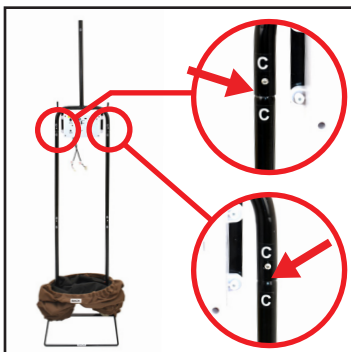

PARTS

1. METAL BASE

2. LOWER LEG POLES (2)

3. FEET (2)

4. UPPER LEG POLES (2)

5. PANTS WITH
WAIST BRACKET

6. WAIST FRAME WITH
CONTROL BOX

7. HEAD & BODY

8. 6V 3A DC ADAPTER

ASSEMBLY

1. Insert and snap lock the
LOWER LEG POLES to
METAL BASE.

(MATCH A TO A) x2

2. Slide the FEET over the
LOWER LEG POLES in
the correct left and right
orientation on the
METAL BASE.

3. Insert and snap lock the
UPPER LEG POLES to
the LOWER LEG POLES.

(MATCH B TO B) x2

4. Slide the PANTS WITH
WAIST BRACKET
over the assembled LEG
POLES. Make sure
back label on PANTS
matches back label on
METAL BASE.

5. Insert and snap lock the
WAIST FRAME WITH
CONTROL BOX to the
UPPER LEG POLES.

(MATCH C TO C) x2

6. Insert and snap lock the
HEAD & BODY to the
WAIST FRAME WITH
CONTROL BOX.

(MATCH D TO D)

7. Connect the wires
located on the
CONTROL BOX.
(MATCH E TO E - Body
Movement and LED in
Head Box), (MATCH F
TO F - Human Sensor)