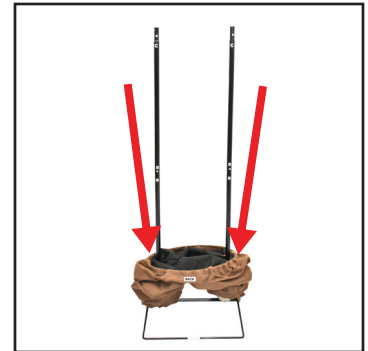

PARTS

1. METAL BASE

2. LOWER LEG POLES (2)

3. FEET (2)

4. UPPER LEG POLES (2)

5. PANTS WITH
WAIST BRACKET

6. WAIST FRAME WITH
CONTROL BOX

7. HEAD & BODY

8. 6V 3A DC ADAPTER

ASSEMBLY

1. Insert and snap lock the
LOWER LEG POLES to
METAL BASE.

(MATCH A TO A) x2

2. Slide the FEET over the
LOWER LEG POLES in
the correct left and right
orientation on the
METAL BASE.

3. Insert and snap lock the
UPPER LEG POLES to
the LOWER LEG POLES.

(MATCH B TO B) x2

4. Slide the PANTS WITH
WAIST BRACKET
over the assembled LEG
POLES. Make sure
back label on PANTS
matches back label on
METAL BASE.