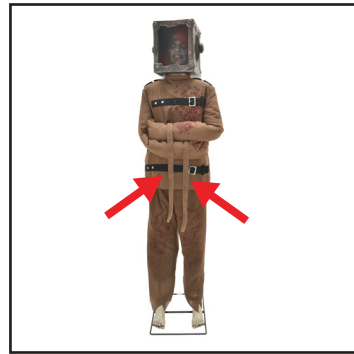

PARTS

1. METAL BASE

2. LOWER LEG POLES (2)

3. FEET (2)

4. UPPER LEG POLES (2)

5. PANTS WITH
WAIST BRACKET

6. WAIST FRAME WITH
CONTROL BOX

7. HEAD & BODY

5. Insert and snap lock the
WAIST FRAME WITH
CONTROL BOX to the
UPPER LEG POLES.

(MATCH C TO C) x2

6. Insert and snap lock the
HEAD & BODY to the
WAIST FRAME WITH
CONTROL BOX.

(MATCH D TO D)

7. Connect the wires
located on the
CONTROL BOX.
(MATCH E TO E - Body
Movement and LED in
Head Box), (MATCH F
TO F - Human Sensor)

8. Insert the two metal
posts on WAIST
BRACKET into WAIST
FRAME WITH
CONTROL BOX.
(MATCH RED TO RED)
(MATCH BLUE TO BLUE)

ASSEMBLY

9. Attach the hook and loop fabric on the back of the HEAD & BODY.

10. Tie the belt strap in back of the HEAD & BODY.